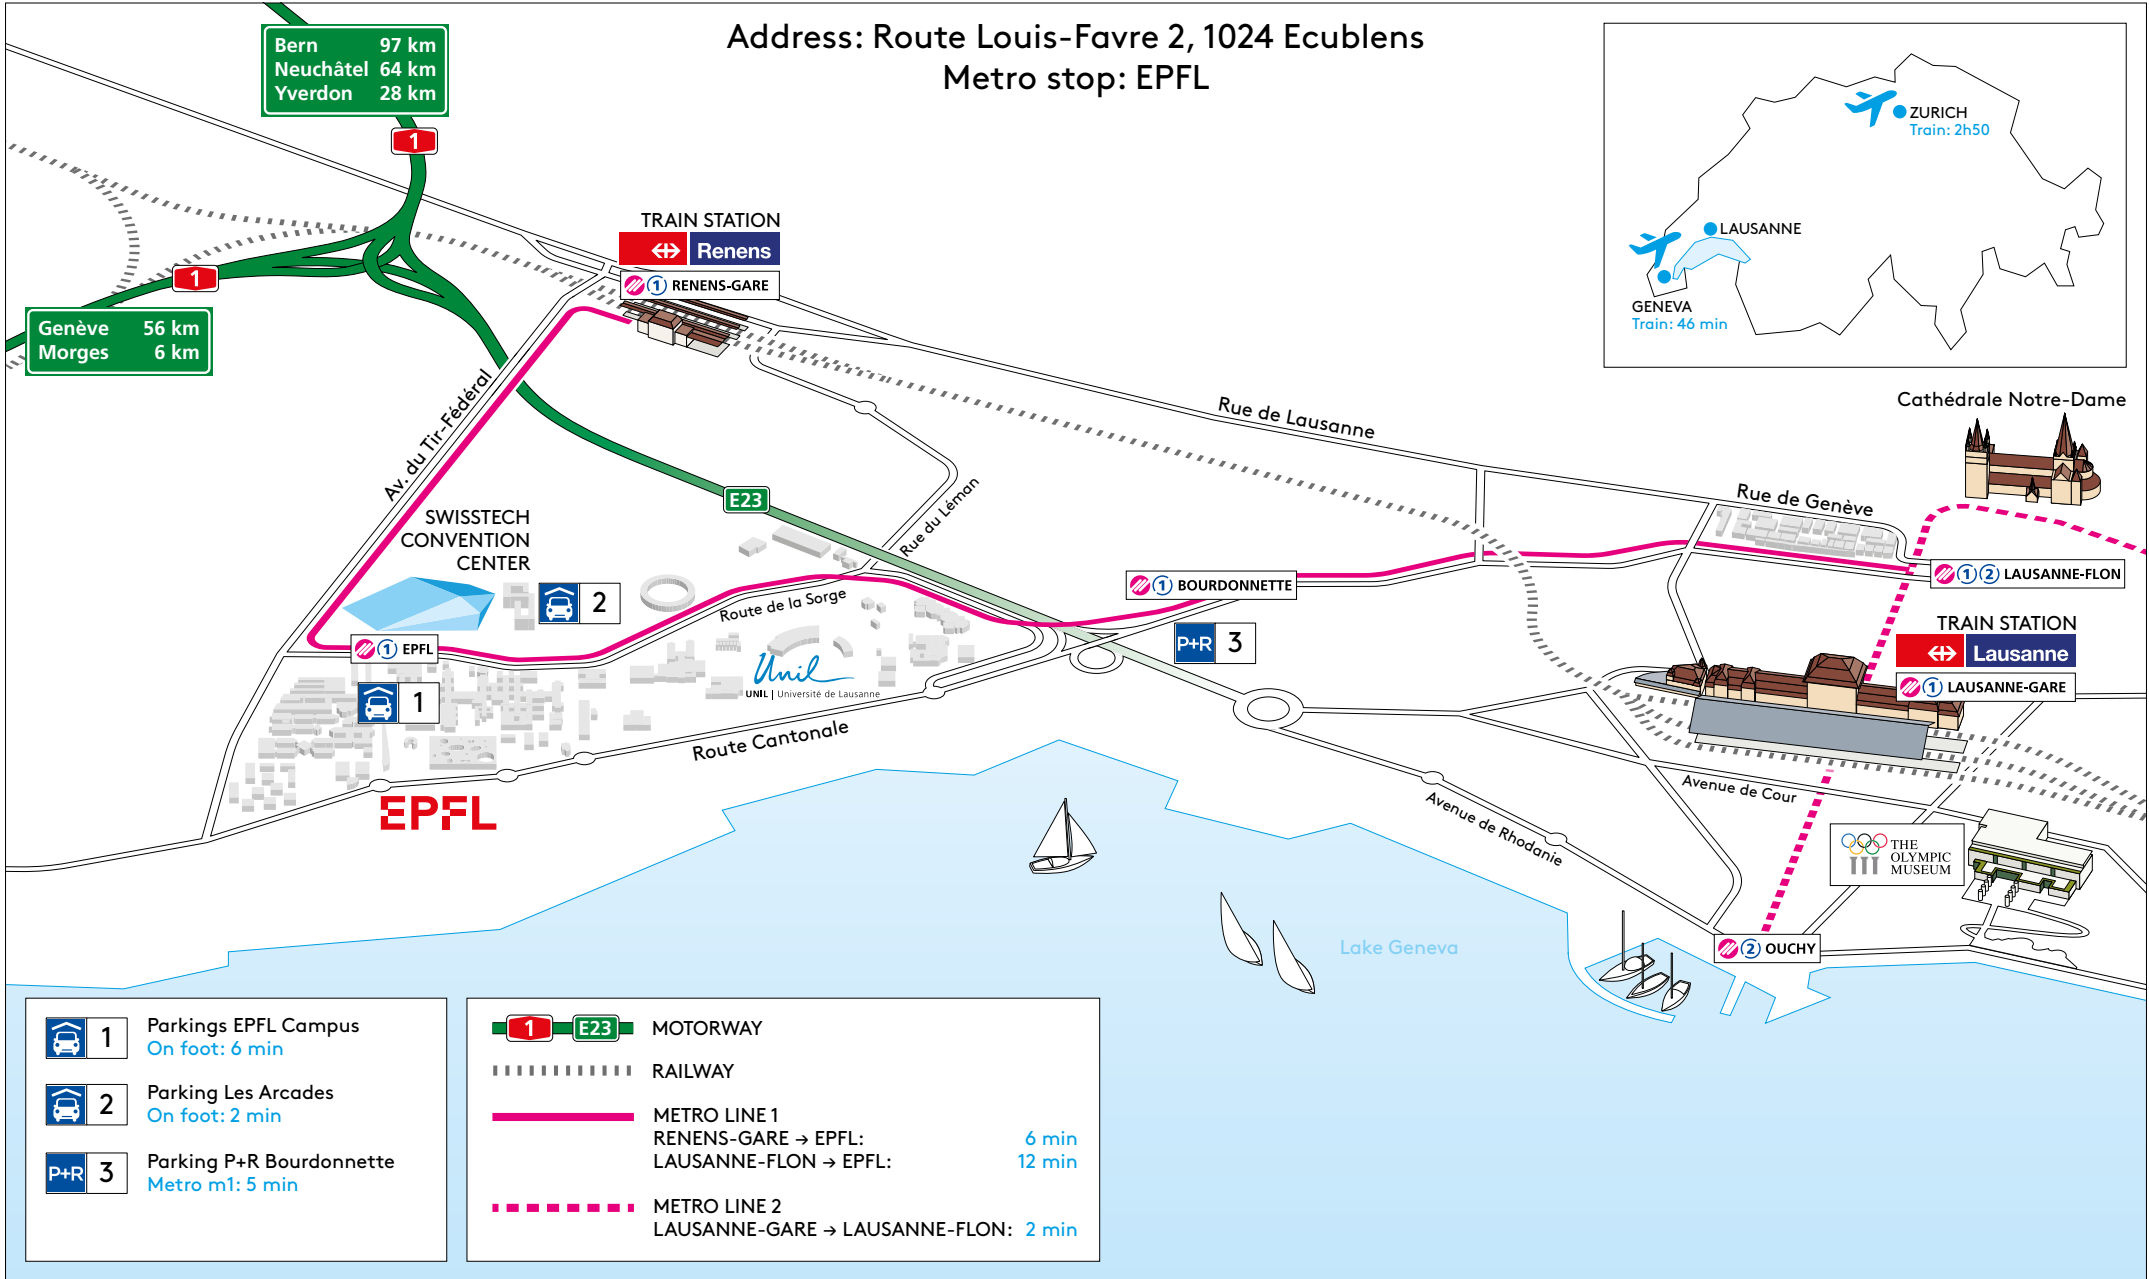

# SWISSTECH CONVENTION CENTER ACCESS PLAN

Address: Route Louis-Favre 2, 1024 Ecublens  
 Metro stop: EPFL

For more detailed information please visit: [www.stcc.ch/access](http://www.stcc.ch/access)